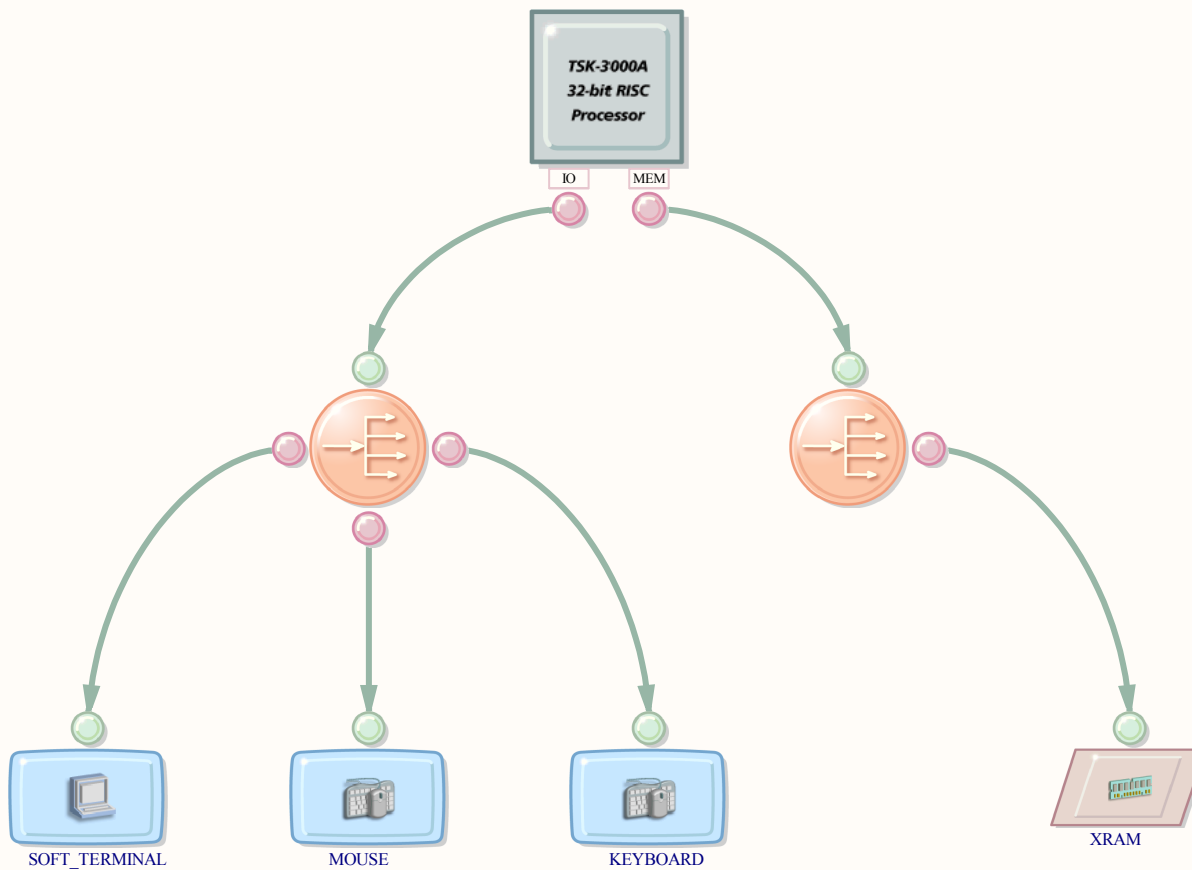

Title *			*
Size: A	Number: *	Revision: *	*
Date: 2/15/2011	Time: 4:17:28 PM	Sheet * of *	*
File: C:\temp\WebExamples\FPGAExamples\Soft Designs\User Interface\PS2 Keyboard Mouse\PS2_keyboard_mouse.SchDoc			*

Title *			* * * *
Size: A	Number: *	Revision: *	
Date: 2/15/2011	Time: 4:17:29 PM	Sheet * of *	
File: C:\temp\WebExamples\FPGAExamples\Soft Designs\User Interface\PS2 Keyboard Mouse\PS2 Keyboard Mouse System.OpenBus			