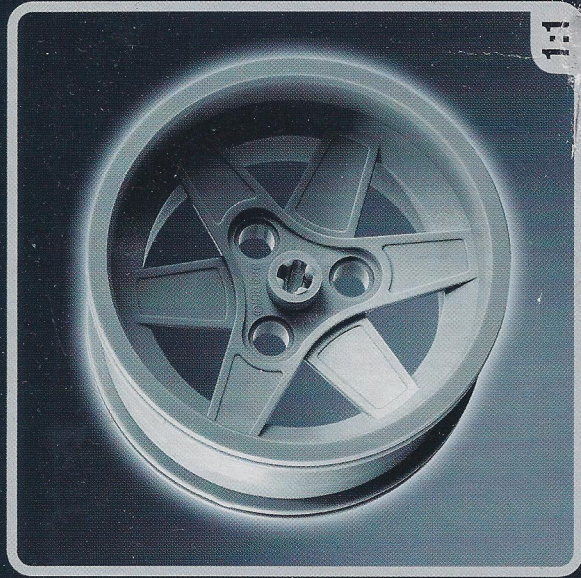

LEGO
Technic
TM

Motor

Battery box