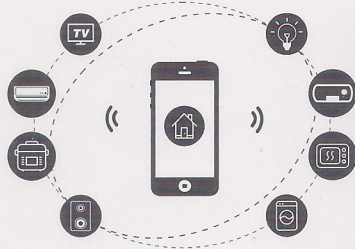

Easy installation, power on to use, farewell tedious.

APP REMOTE CONTROL

Make everything under control by your smartphone

SMART POWER PLUG

Make Your Home Smarter

EU US UK FR
 10A 13A 16A

CE FC
MADE IN CHINA

Function

SET SCHEDULE

Set on/off timers to get your home automation.

VOICE CONTROL

Giving your hands-free to manage your devices through voice commands.

ENERGY-SAVING

Energy Conservation

PLUG & PLAY

Easy installation, power on to use, farewell tedious.

APP REMOTE CONTROL

Make everything under control by your smartphone

SMART POWER PLUG

WiFi

ONE KEY ON/OFF APPLIANCES

Smart Home