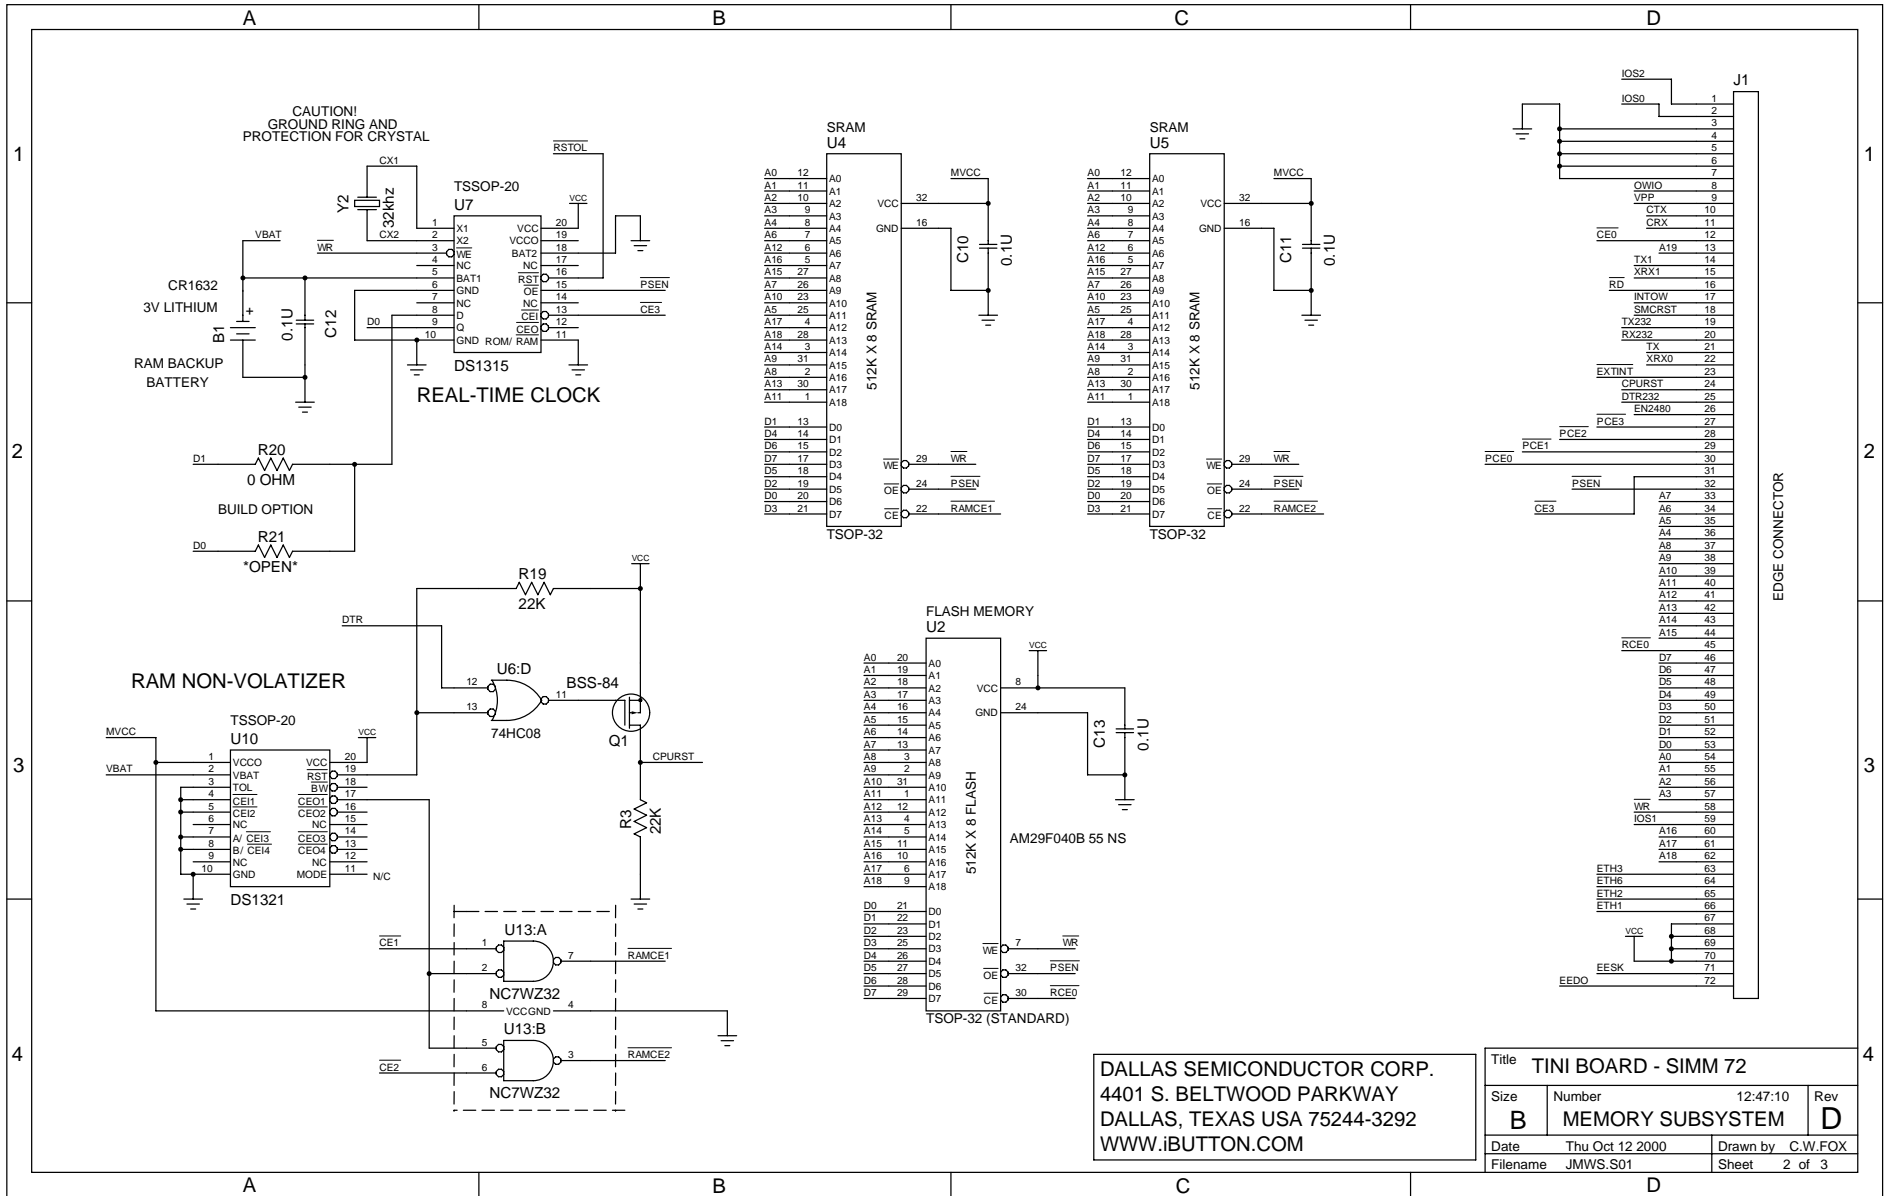

DALLAS SEMICONDUCTOR CORP.
 4401 S. BELTWOOD PARKWAY
 DALLAS, TEXAS USA 75244-3292
 WWW.IBUTTON.COM

REV G SCHEMATIC IS THE SAME AS REV H.			
Title TINI BOARD - SIMM 72			
Size B	Number	12:47:09	Rev D
CPU AND CONTROL			
Date	Thu Oct 12 2000	Drawn by	C.W.FOX
Filename	JMWS.S01	Sheet	1 of 3

DALLAS SEMICONDUCTOR CORP.
 4401 S. BELTWOOD PARKWAY
 DALLAS, TEXAS USA 75244-3292
 WWW.IBUTTON.COM

Title TINI BOARD - SIMM 72			
Size	Number	12:47:10	Rev
B	MEMORY SUBSYSTEM		D
Date	Thu Oct 12 2000	Drawn by	C.W.FOX
Filename	JMWS.S01	Sheet	2 of 3