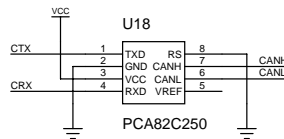

DALLAS SEMICONDUCTOR CORP.
 4401 S. BELTWOOD PARKWAY
 DALLAS, TEXAS USA 75244-3292
 WWW.IBUTTON.COM

Title TINI SOCKET (72 PIN)		
Size B	Number 16:24:43	Rev C
Date Mon Oct 16 2000	Drawn by C.W.FOX	
Filename MWSCON.S01	Sheet 1 of 5	