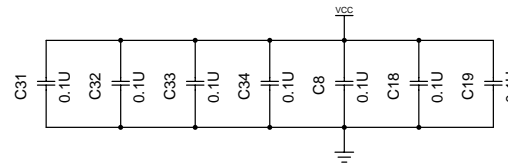

DALLAS SEMICONDUCTOR CORP.
 4401 S. BELTWOOD PARKWAY
 DALLAS, TEXAS USA 75244-3292
 WWW.IBUTTON.COM

Title TINI SOCKET (72 PIN)		
Size B	Number 16:24:43	Rev C
Date Mon Oct 16 2000	Drawn by C.W.FOX	
Filename MWSCON.S01	Sheet 1 of 5	