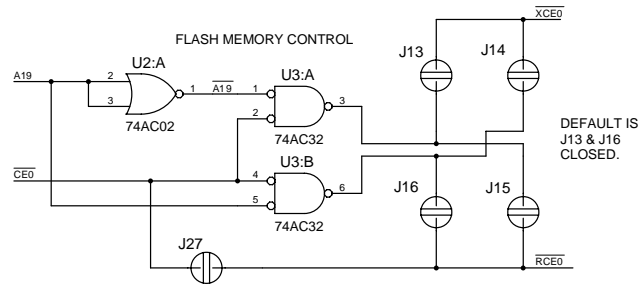

DALLAS SEMICONDUCTOR CORP.
 4401 S. BELTWOOD PARKWAY
 DALLAS, TEXAS USA 75244-3292
 WWW.IBUTTON.COM

Title TINI SOCKET (72 PIN)		
Size B	Number 16:24:43	Rev C
Date Mon Oct 16 2000	Drawn by C.W.FOX	
Filename MWSCON.S01	Sheet 1 of 5	