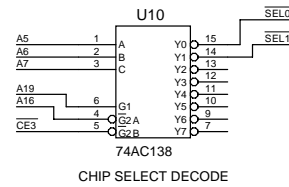

DALLAS SEMICONDUCTOR CORP.
 4401 S. BELTWOOD PARKWAY
 DALLAS, TEXAS USA 75244-3292
 WWW.IBUTTON.COM

Title TINI SOCKET (72 PIN)		
Size B	Number 16:24:43	Rev C
Date Mon Oct 16 2000	Drawn by C.W.FOX	
Filename MWSCON.S01	Sheet 1 of 5	

Title			
TINI SOCKET (EUROCARD)			
Size	Number	16:24:44	Rev
B			C
Date	Mon Oct 16 2000	Drawn by	C.W.FOX
Filename	MWSCON.S01	Sheet	3 of 5

DALLAS SEMICONDUCTOR CORP.
 4401 S. BELTWOOD PARKWAY
 DALLAS, TEXAS USA 75244-3292
 WWW.IBUTTON.COM

Title			
TINI SOCKET (EUROCARD)			
Size	Number	16:24:44	Rev
B			C
Date	Mon Oct 16 2000	Drawn by	C.W.FOX
Filename	MWSCON.S01	Sheet	4 of 5

Title			
TINI SOCKET (EUROCARD)			
Size	Number	16:24:44	Rev
B			C
Date	Mon Oct 16 2000	Drawn by	C.W.FOX
Filename	MWSCON.S01	Sheet	5 of 5