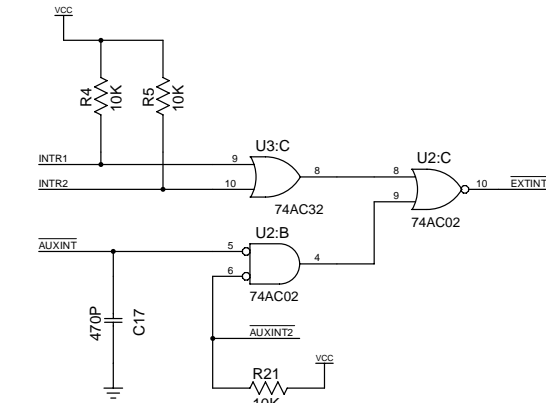

DALLAS SEMICONDUCTOR CORP.
 4401 S. BELTWOOD PARKWAY
 DALLAS, TEXAS USA 75244-3292
 WWW.IBUTTON.COM

Title TINI SOCKET (72 PIN)		
Size B	Number 16:24:43	Rev C
Date Mon Oct 16 2000	Drawn by C.W.FOX	
Filename MWSCON.S01	Sheet 1 of 5	

DALLAS SEMICONDUCTOR CORP.
4401 S. BELTWOOD PARKWAY
DALLAS, TEXAS USA 75244-3292
WWW.IBUTTON.COM

Title		TINI SOCKET (EUROCARD)	
Size	Number	16:24:43	Rev
B			C
Date	Mon Oct 16 2000	Drawn by	C.W.FOX
Filename	MWSCON.S01	Sheet	2 of 5

Title			
TINI SOCKET (EUROCARD)			
Size	Number	16:24:44	Rev
B			C
Date	Mon Oct 16 2000	Drawn by	C.W.FOX
Filename	MWSCON.S01	Sheet	3 of 5

DALLAS SEMICONDUCTOR CORP.
 4401 S. BELTWOOD PARKWAY
 DALLAS, TEXAS USA 75244-3292
 WWW.IBUTTON.COM

Title			
TINI SOCKET (EUROCARD)			
Size	Number	16:24:44	Rev
B			C
Date	Mon Oct 16 2000	Drawn by	C.W.FOX
Filename	MWSCON.S01	Sheet	4 of 5

Title			
TINI SOCKET (EUROCARD)			
Size	Number	16:24:44	Rev
B			C
Date	Mon Oct 16 2000	Drawn by	C.W.FOX
Filename	MWSCON.S01	Sheet	5 of 5