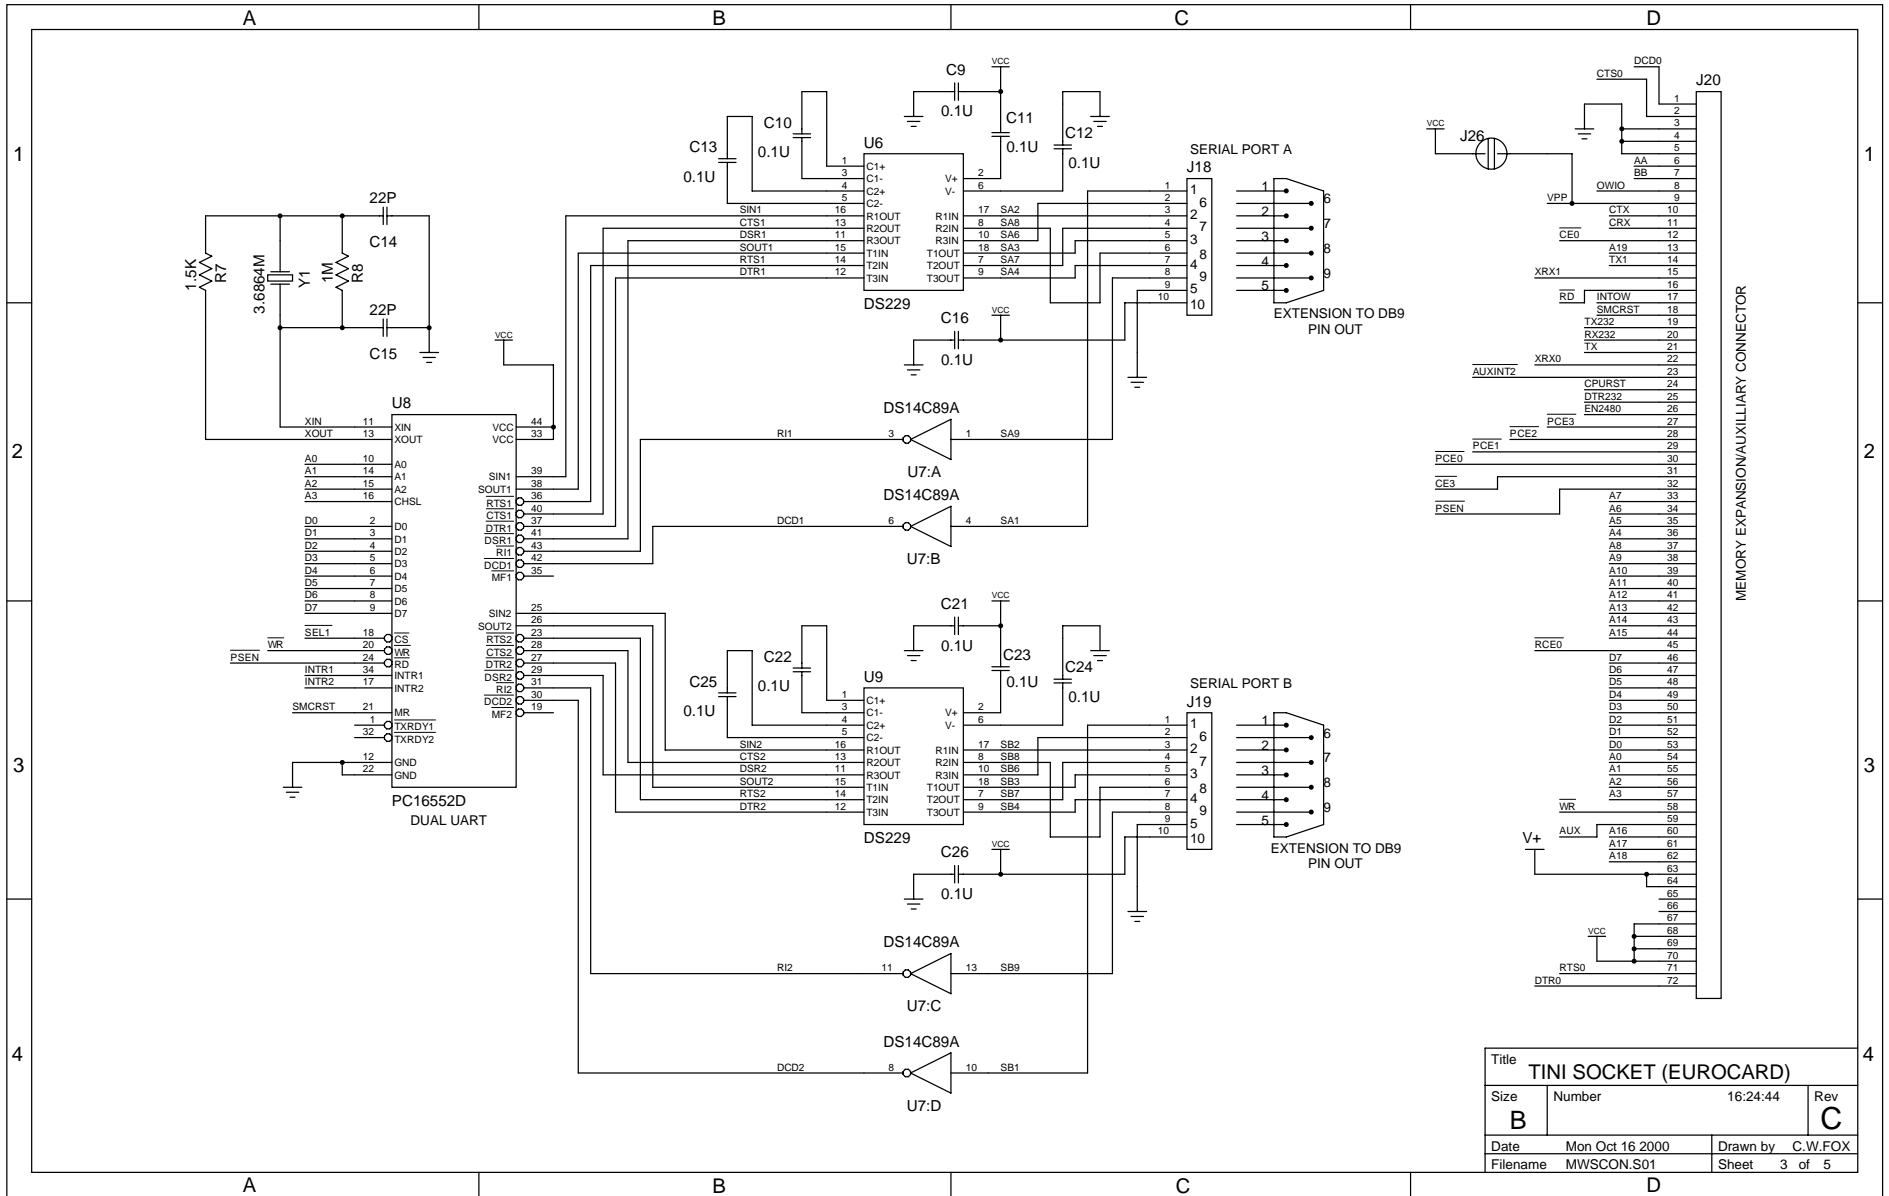

DALLAS SEMICONDUCTOR CORP.
 4401 S. BELTWOOD PARKWAY
 DALLAS, TEXAS USA 75244-3292
 WWW.IBUTTON.COM

Title TINI SOCKET (72 PIN)		
Size B	Number 16:24:43	Rev C
Date Mon Oct 16 2000	Drawn by C.W.FOX	
Filename MWSCON.S01	Sheet 1 of 5	

DALLAS SEMICONDUCTOR CORP.
4401 S. BELTWOOD PARKWAY
DALLAS, TEXAS USA 75244-3292
WWW.IBUTTON.COM

Title		TINI SOCKET (EUROCARD)	
Size	Number	16:24:43	Rev
B			C
Date	Mon Oct 16 2000	Drawn by	C.W.FOX
Filename	MWSCON.S01	Sheet	2 of 5

Title			
TINI SOCKET (EUROCARD)			
Size	Number	16:24:44	Rev
B			C
Date	Mon Oct 16 2000	Drawn by	C.W.FOX
Filename	MWSCON.S01	Sheet	3 of 5

DALLAS SEMICONDUCTOR CORP.
 4401 S. BELTWOOD PARKWAY
 DALLAS, TEXAS USA 75244-3292
 WWW.IBUTTON.COM

Title			
TINI SOCKET (EUROCARD)			
Size	Number	16:24:44	Rev
B			C
Date	Mon Oct 16 2000	Drawn by	C.W.FOX
Filename	MWSCON.S01	Sheet	4 of 5

Title			
TINI SOCKET (EUROCARD)			
Size	Number	16:24:44	Rev
B			C
Date	Mon Oct 16 2000	Drawn by	C.W.FOX
Filename	MWSCON.S01	Sheet	5 of 5