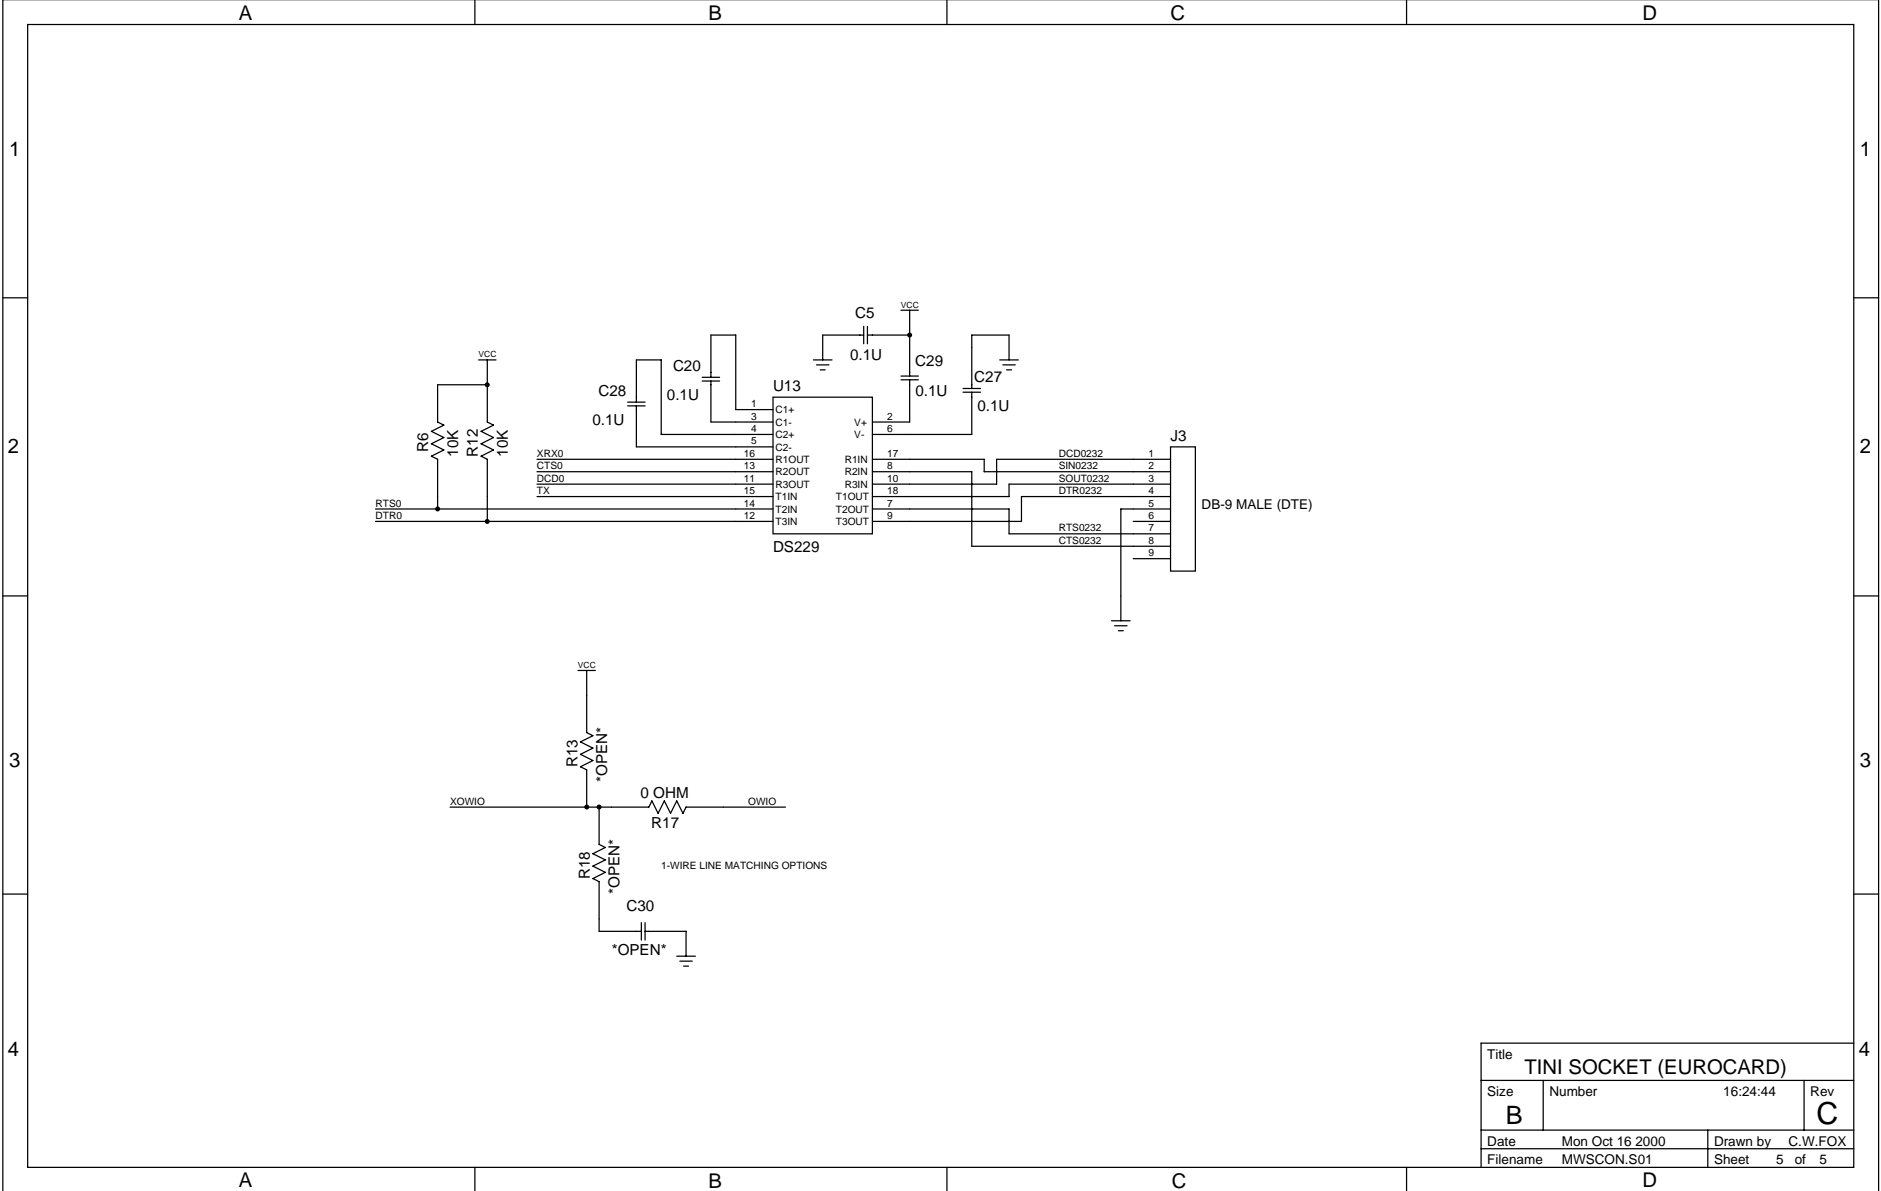

DALLAS SEMICONDUCTOR CORP.
 4401 S. BELTWOOD PARKWAY
 DALLAS, TEXAS USA 75244-3292
 WWW.IBUTTON.COM

Title TINI SOCKET (72 PIN)		
Size B	Number 16:24:43	Rev C
Date Mon Oct 16 2000	Drawn by C.W.FOX	
Filename MWSCON.S01	Sheet 1 of 5	

DALLAS SEMICONDUCTOR CORP.
4401 S. BELTWOOD PARKWAY
DALLAS, TEXAS USA 75244-3292
WWW.IBUTTON.COM

Title		TINI SOCKET (EUROCARD)	
Size	Number	16:24:43	Rev
B			C
Date	Mon Oct 16 2000	Drawn by	C.W.FOX
Filename	MWSCON.S01	Sheet	2 of 5

Title			
TINI SOCKET (EUROCARD)			
Size	Number	16:24:44	Rev
B			C
Date	Mon Oct 16 2000	Drawn by	C.W.FOX
Filename	MWSCON.S01	Sheet	3 of 5

DALLAS SEMICONDUCTOR CORP.
 4401 S. BELTWOOD PARKWAY
 DALLAS, TEXAS USA 75244-3292
 WWW.IBUTTON.COM

Title			
TINI SOCKET (EUROCARD)			
Size	Number	16:24:44	Rev
B			C
Date	Mon Oct 16 2000	Drawn by	C.W.FOX
Filename	MWSCON.S01	Sheet	4 of 5

Title			
TINI SOCKET (EUROCARD)			
Size	Number	16:24:44	Rev
B			C
Date	Mon Oct 16 2000	Drawn by	C.W.FOX
Filename	MWSCON.S01	Sheet	5 of 5