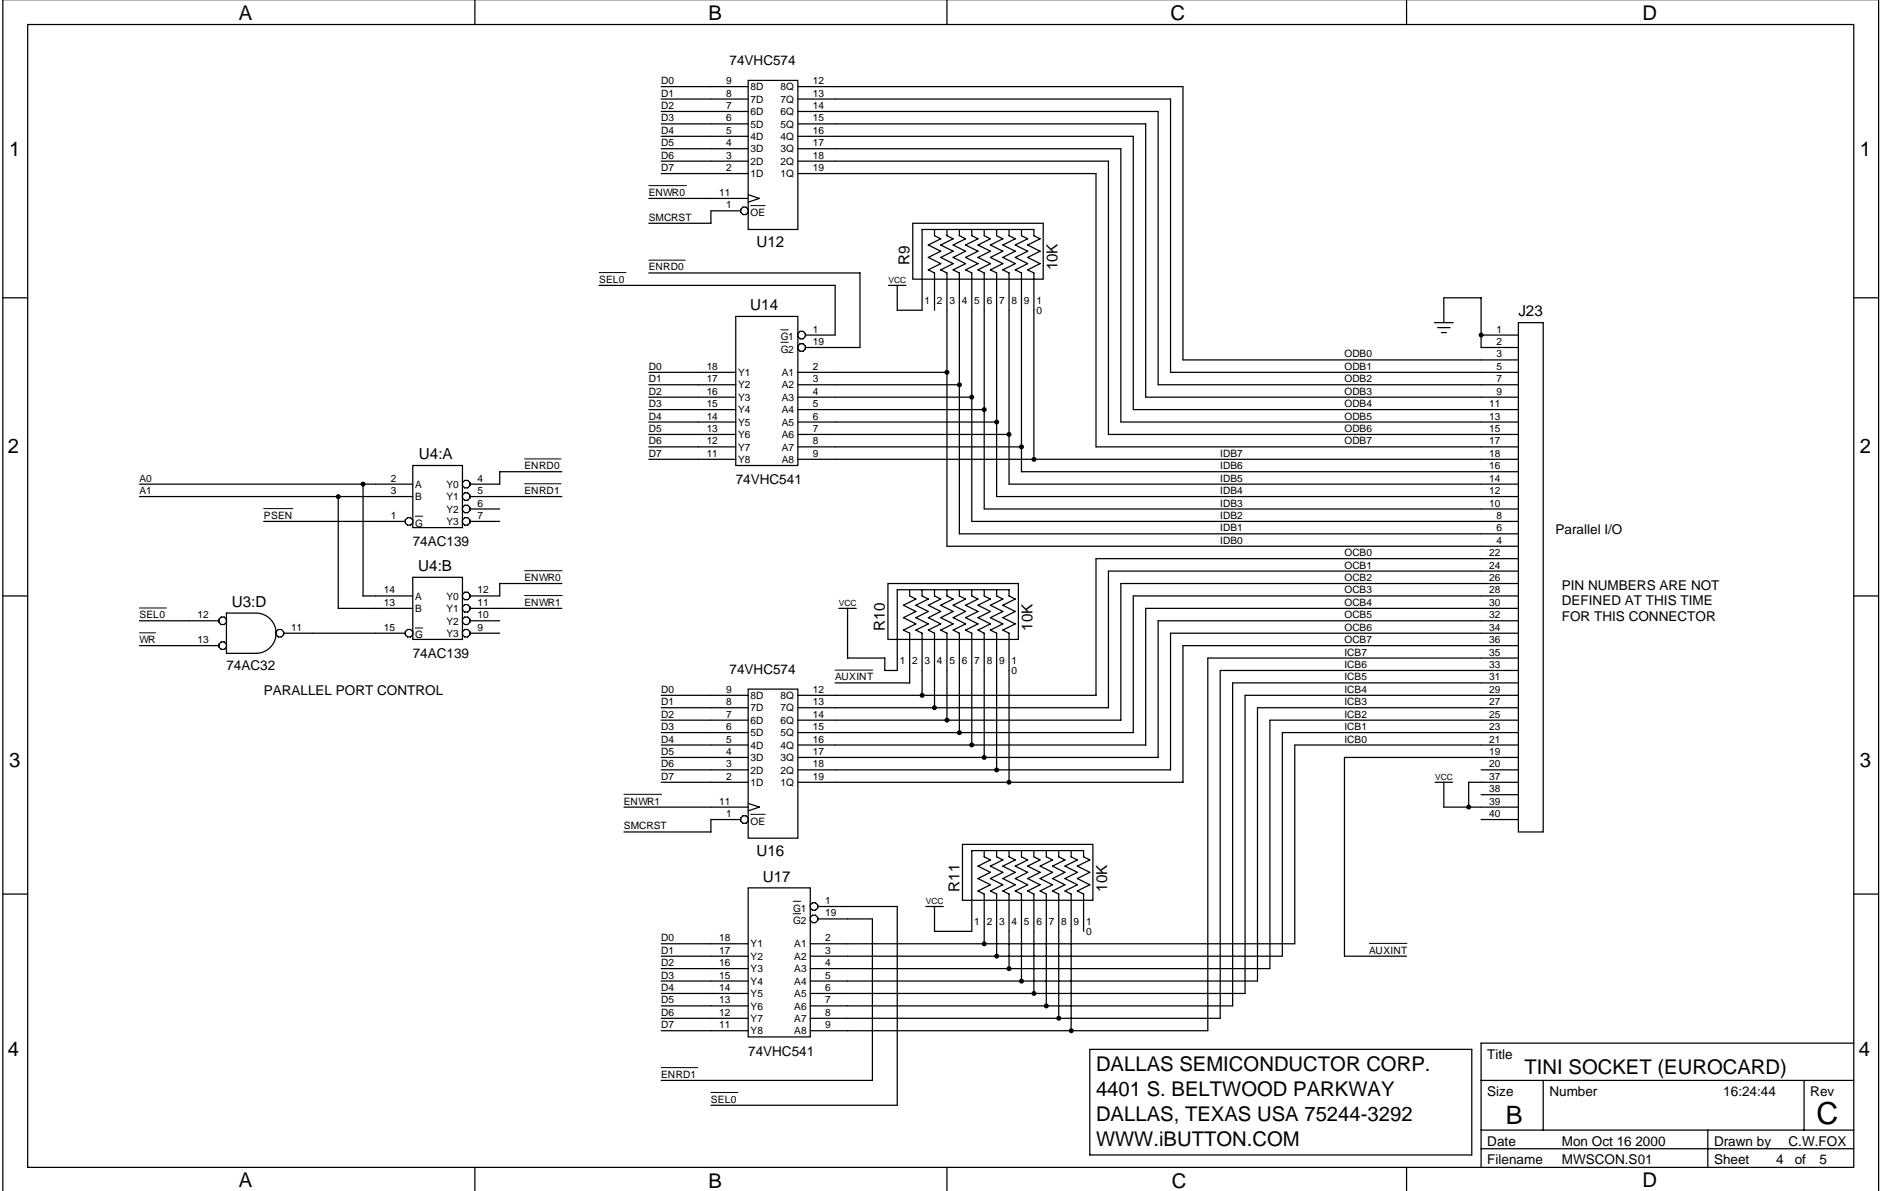

DALLAS SEMICONDUCTOR CORP.
 4401 S. BELTWOOD PARKWAY
 DALLAS, TEXAS USA 75244-3292
 WWW.IBUTTON.COM

Title TINI SOCKET (72 PIN)		
Size B	Number 16:24:43	Rev C
Date Mon Oct 16 2000	Drawn by C.W.FOX	
Filename MWSCON.S01	Sheet 1 of 5	

DALLAS SEMICONDUCTOR CORP.
4401 S. BELTWOOD PARKWAY
DALLAS, TEXAS USA 75244-3292
WWW.IBUTTON.COM

Title		TINI SOCKET (EUROCARD)	
Size	Number	16:24:43	Rev
B			C
Date	Mon Oct 16 2000	Drawn by	C.W.FOX
Filename	MWSCON.S01	Sheet	2 of 5

Title			
TINI SOCKET (EUROCARD)			
Size	Number	16:24:44	Rev
B			C
Date	Mon Oct 16 2000	Drawn by	C.W.FOX
Filename	MWSCON.S01	Sheet	3 of 5

DALLAS SEMICONDUCTOR CORP.
 4401 S. BELTWOOD PARKWAY
 DALLAS, TEXAS USA 75244-3292
 WWW.IBUTTON.COM

Title			
TINI SOCKET (EUROCARD)			
Size	Number	16:24:44	Rev
B			C
Date	Mon Oct 16 2000	Drawn by	C.W.FOX
Filename	MWSCON.S01	Sheet	4 of 5

Title			
TINI SOCKET (EUROCARD)			
Size	Number	16:24:44	Rev
B			C
Date	Mon Oct 16 2000	Drawn by	C.W.FOX
Filename	MWSCON.S01	Sheet	5 of 5